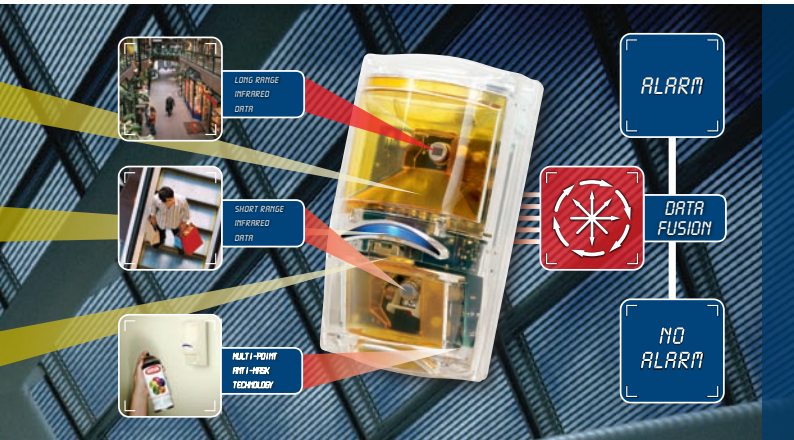

Technology creates a breakthrough in inte

Bosch Innovation

independently and	Sensor Data Fusion	Only Bosch balances and adjusts s most intelligent alarm decisions. T false alarms.
used for alarm	Active White Light Suppression	Only Bosch eliminates false alarms we are able to exclude such traditi
sensors for short-range	Tri-Focus Optics	Only Bosch uses three separate se This means that intruders stand ou Only Bosch has a simple dipswitch making each detector extremely ve
h between a small g to false alarms.	Tri-Focus Optics	Only Bosch measures range to targ alarms from small animals and inse
ht is changed, leaving	Tri-Focus Optics	Only Bosch provides consistent co adjustment required.
	Multi-Point Anti-Mask Technology	Only Bosch employs Multi-Point An prism lenses and active infrared de technology complies with all of the